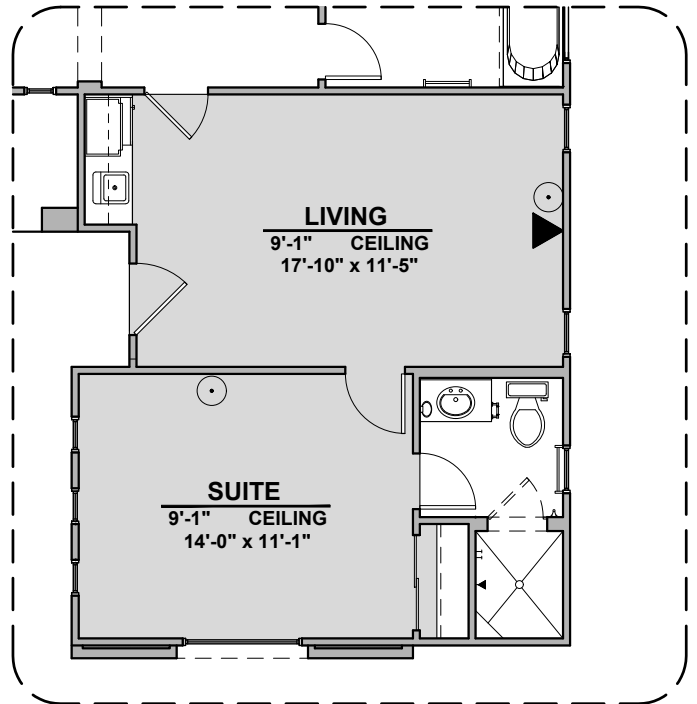

Traditional FP

Contemporary FP

Laundry Cabinet
w/ Sink

Barn
Door

Ocotillo Options

2,373 Square Feet
Community: Garden Park 2

LOW VOLTAGE LEGEND	
LOGO	DESCRIPTION
	CABLE TV
	CAT 5 DATA

Guest Suite

Multi Gen

Ceiling Beam Treatment

Center Hinge
ILO Sliding
Glass Door

Gourmet Kitchen

Ocotillo Options

2,373 Square Feet
Community: Garden Park 2

LOW VOLTAGE LEGEND	
LOGO	DESCRIPTION
	CABLE TV
	CAT 5 DATA

Stacking Door ILO Standard Door