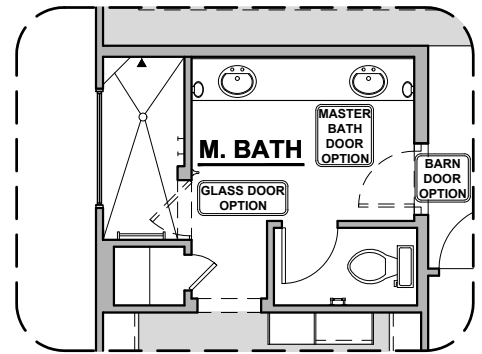

Deluxe Tile Shower