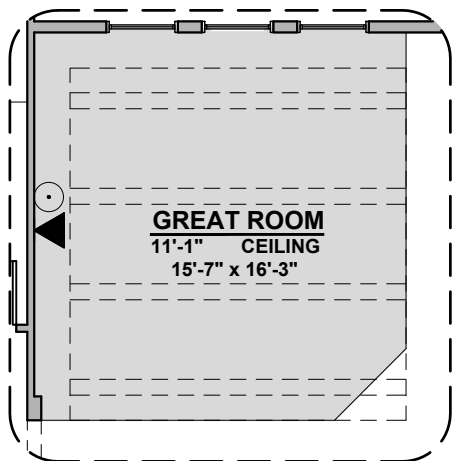

Traditional FP

Contemporary FP

Laundry Cabinet
w/ Sink

Barn
Door

Ocotillo Options

2,373 Square Feet
Community: Garden Park 2

LOW VOLTAGE LEGEND	
LOGO	DESCRIPTION
	CABLE TV
	CAT 5 DATA

Guest Suite

Multi Gen

Ceiling Beam Treatment

Center Hinge
ILO Sliding
Glass Door

Gourmet Kitchen

Ocotillo Options

2,373 Square Feet
Community: Garden Park 2

LOW VOLTAGE LEGEND	
LOGO	DESCRIPTION
	CABLE TV
	CAT 5 DATA

Stacking Door ILO Standard Door