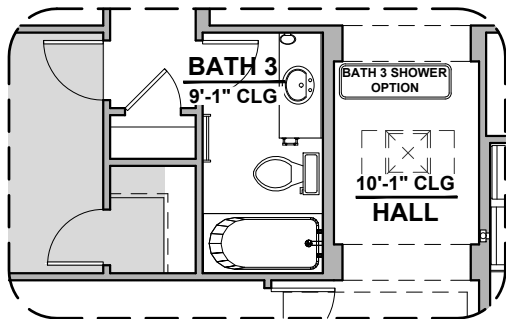

Ocotillo Options

2,373 Square Feet
Community: Garden Park 2

LOW VOLTAGE LEGEND	
LOGO	DESCRIPTION
	CABLE TV
	CAT 5 DATA

Bath 3