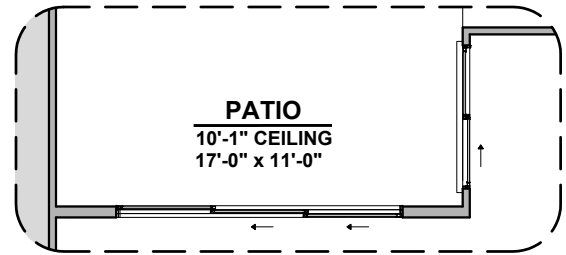

Traditional FP

Contemporary FP

Laundry Cabinet
w/ Sink

Barn
Door

Ocotillo Options

2,373 Square Feet
Community: Garden Park 2

LOW VOLTAGE LEGEND	
LOGO	DESCRIPTION
	CABLE TV
	CAT 5 DATA

Guest Suite

Multi Gen

Ceiling Beam Treatment

Center Hinge
ILO Sliding
Glass Door

Gourmet Kitchen

Ocotillo Options

2,373 Square Feet
Community: Garden Park 2

LOW VOLTAGE LEGEND	
LOGO	DESCRIPTION
	CABLE TV
	CAT 5 DATA

Stacking Door ILO Standard Door