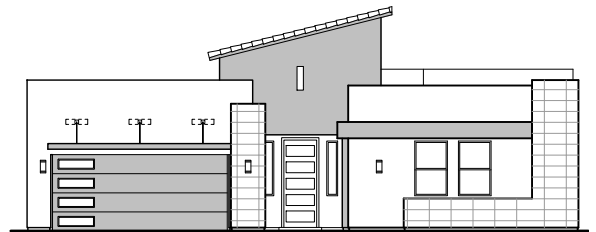

Ocotillo

2,373 Square Feet

Community: Garden Park 2

LOW VOLTAGE LEGEND	
LOGO	DESCRIPTION
	CABLE TV
	CAT 5 DATA

Garage Orientation: Left Right

SPANISH COLONIAL (A)

TUSCAN (B)

CONTEMPORARY (C)

ANDALUSIAN (D)

- Home is complete and accepted as built. _____
- Home construction is in process, buyer accepts all option locations. _____

Ocotillo Options

2,373 Square Feet
Community: Garden Park 2

LOW VOLTAGE LEGEND	
LOGO	DESCRIPTION
	CABLE TV
	CAT 5 DATA