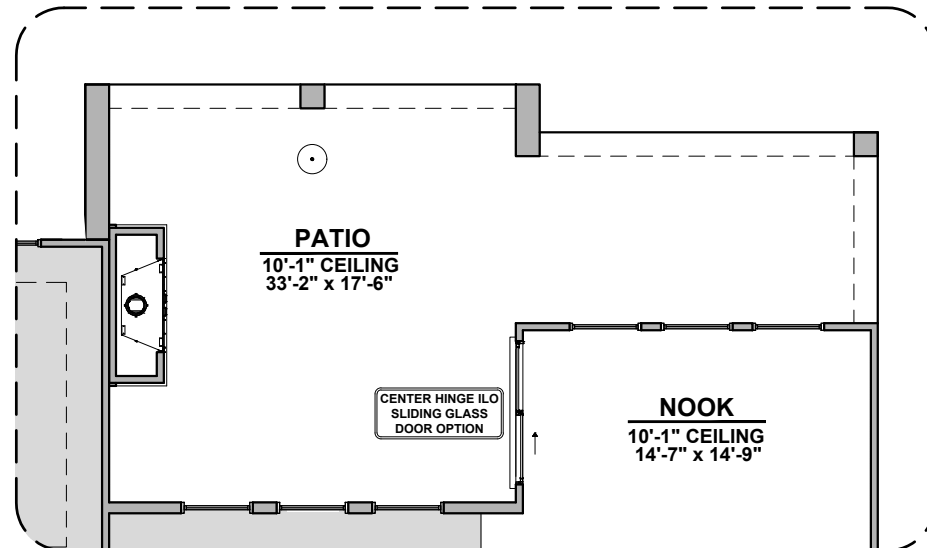

Traditional FP

Contemporary FP

Laundry Cabinet
w/ Sink

Barn
Door

Ocotillo Options

2,373 Square Feet
Community: Garden Park 2

LOW VOLTAGE LEGEND	
LOGO	DESCRIPTION
	CABLE TV
	CAT 5 DATA

Guest Suite

Multi Gen

Ceiling Beam Treatment

Center Hinge
ILO Sliding
Glass Door

Gourmet Kitchen

Ocotillo Options

2,373 Square Feet
Community: Garden Park 2

LOW VOLTAGE LEGEND	
LOGO	DESCRIPTION
	CABLE TV
	CAT 5 DATA

Stacking Door ILO Standard Door

Stacking Door in Addition to Standard Door

Extended Patio

Outdoor Living