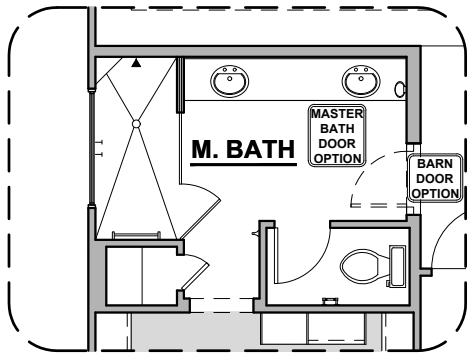

Ocotillo Options

2,373 Square Feet
Community: Garden Park 2

LOW VOLTAGE LEGEND	
LOGO	DESCRIPTION
	CABLE TV
	CAT 5 DATA

Deluxe Glass Shower