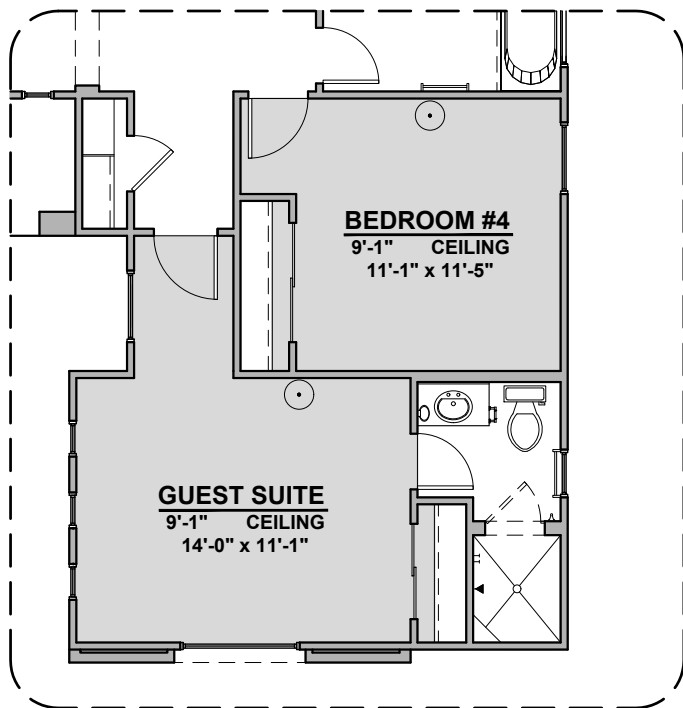

Traditional FP

Contemporary FP

Laundry Cabinet
w/ Sink

Barn
Door

Ocotillo Options

2,373 Square Feet
Community: Garden Park 2

LOW VOLTAGE LEGEND	
LOGO	DESCRIPTION
	CABLE TV
	CAT 5 DATA

Guest Suite

Multi Gen

Ceiling Beam Treatment

Center Hinge
ILO Sliding
Glass Door

Gourmet Kitchen

Ocotillo Options

2,373 Square Feet
Community: Garden Park 2

LOW VOLTAGE LEGEND	
LOGO	DESCRIPTION
	CABLE TV
	CAT 5 DATA

Stacking Door ILO Standard Door