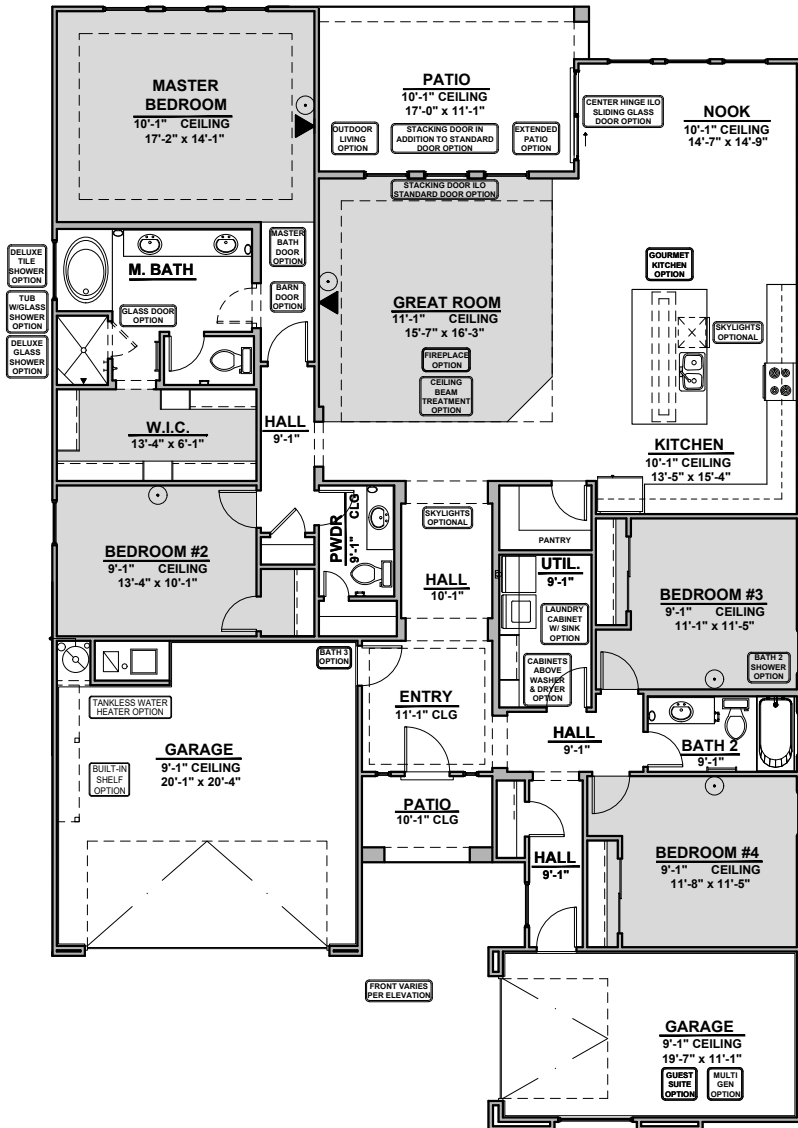

Ocotillo

2,373 Square Feet

Community: Garden Park 2

LOW VOLTAGE LEGEND	
LOGO	DESCRIPTION
	CABLE TV
	CAT 5 DATA

Garage Orientation: Left Right

SPANISH COLONIAL (A)

TUSCAN (B)

CONTEMPORARY (C)

ANDALUSIAN (D)

- Home is complete and accepted as built. _____
- Home construction is in process, buyer accepts all option locations. _____

Ocotillo Options

2,373 Square Feet
Community: Garden Park 2

LOW VOLTAGE LEGEND	
LOGO	DESCRIPTION
	CABLE TV
	CAT 5 DATA

Deluxe Glass Shower

Tub w/ Glass Shower

Deluxe Tile Shower

Bath 3

Bath 3 Shower

Bath 2 Shower

Tankless Water Heater

Fireplace

Traditional FP

Contemporary FP

Laundry Cabinet
w/ Sink

Barn
Door

Ocotillo Options

2,373 Square Feet
Community: Garden Park 2

LOW VOLTAGE LEGEND	
LOGO	DESCRIPTION
	CABLE TV
	CAT 5 DATA

Guest Suite