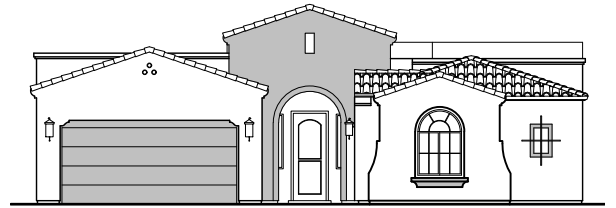

Ocotillo

2,373 Square Feet

Community: Garden Park 2

LOW VOLTAGE LEGEND	
LOGO	DESCRIPTION
	CABLE TV
	CAT 5 DATA

Garage Orientation: Left Right

SPANISH COLONIAL (A)

TUSCAN (B)

CONTEMPORARY (C)

ANDALUSIAN (D)

- Home is complete and accepted as built. _____
- Home construction is in process, buyer accepts all option locations. _____

Ocotillo Options

2,373 Square Feet
Community: Garden Park 2

LOW VOLTAGE LEGEND	
LOGO	DESCRIPTION
	CABLE TV
	CAT 5 DATA