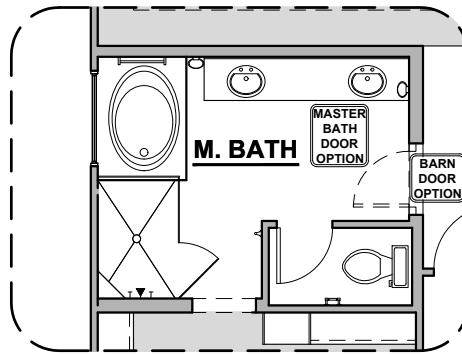

Deluxe Glass Shower

Tub w/ Glass Shower

Deluxe Tile Shower

Bath 3

Bath 3 Shower

Bath 2 Shower

Tankless Water Heater

Fireplace

Traditional FP

Contemporary FP

Laundry Cabinet
w/ Sink

Barn
Door

Ocotillo Options

2,373 Square Feet
Community: Garden Park 2

LOW VOLTAGE LEGEND	
LOGO	DESCRIPTION
	CABLE TV
	CAT 5 DATA

Guest Suite