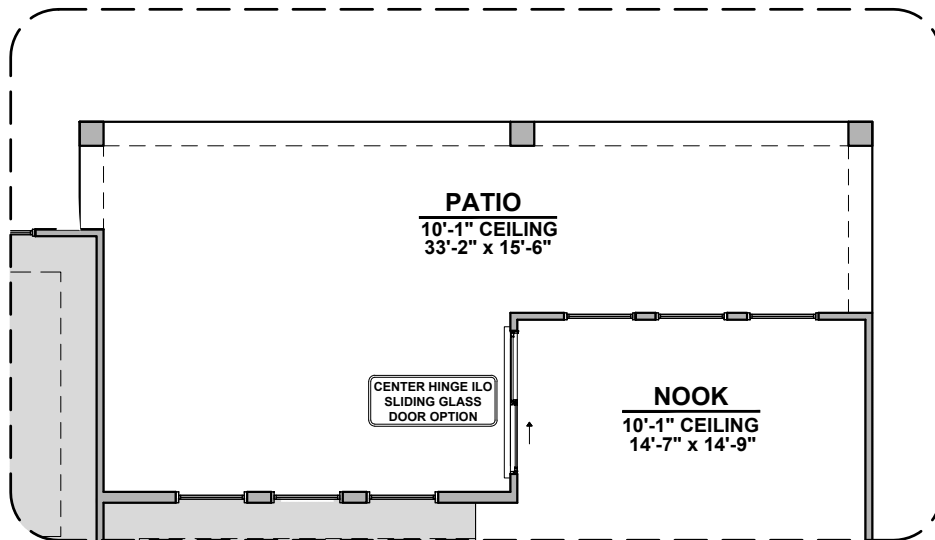

Traditional FP

Contemporary FP

Laundry Cabinet
w/ Sink

Barn
Door

Ocotillo Options

2,373 Square Feet
Community: Garden Park 2

LOW VOLTAGE LEGEND	
LOGO	DESCRIPTION
	CABLE TV
	CAT 5 DATA

Guest Suite

Multi Gen

Ceiling Beam Treatment

Center Hinge
ILO Sliding
Glass Door

Gourmet Kitchen

Ocotillo Options

2,373 Square Feet
Community: Garden Park 2

LOW VOLTAGE LEGEND	
LOGO	DESCRIPTION
	CABLE TV
	CAT 5 DATA

Stacking Door ILO Standard Door

Stacking Door in Addition to Standard Door

Extended Patio

Outdoor Living