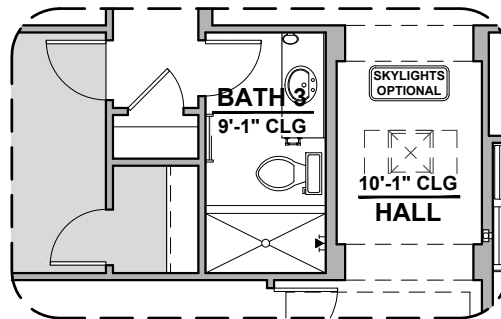

Bath 3 Shower