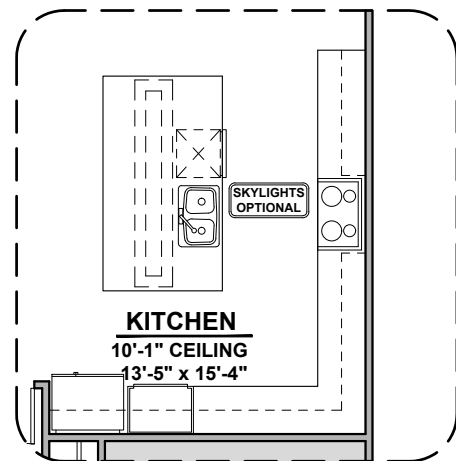

Traditional FP

Contemporary FP

Laundry Cabinet
w/ Sink

Barn
Door

Ocotillo Options

2,373 Square Feet
Community: Garden Park 2

LOW VOLTAGE LEGEND	
LOGO	DESCRIPTION
	CABLE TV
	CAT 5 DATA

Guest Suite

Multi Gen

Ceiling Beam Treatment

Center Hinge
ILO Sliding
Glass Door

Gourmet Kitchen

Ocotillo Options

2,373 Square Feet
Community: Garden Park 2

LOW VOLTAGE LEGEND	
LOGO	DESCRIPTION
	CABLE TV
	CAT 5 DATA

Stacking Door ILO Standard Door